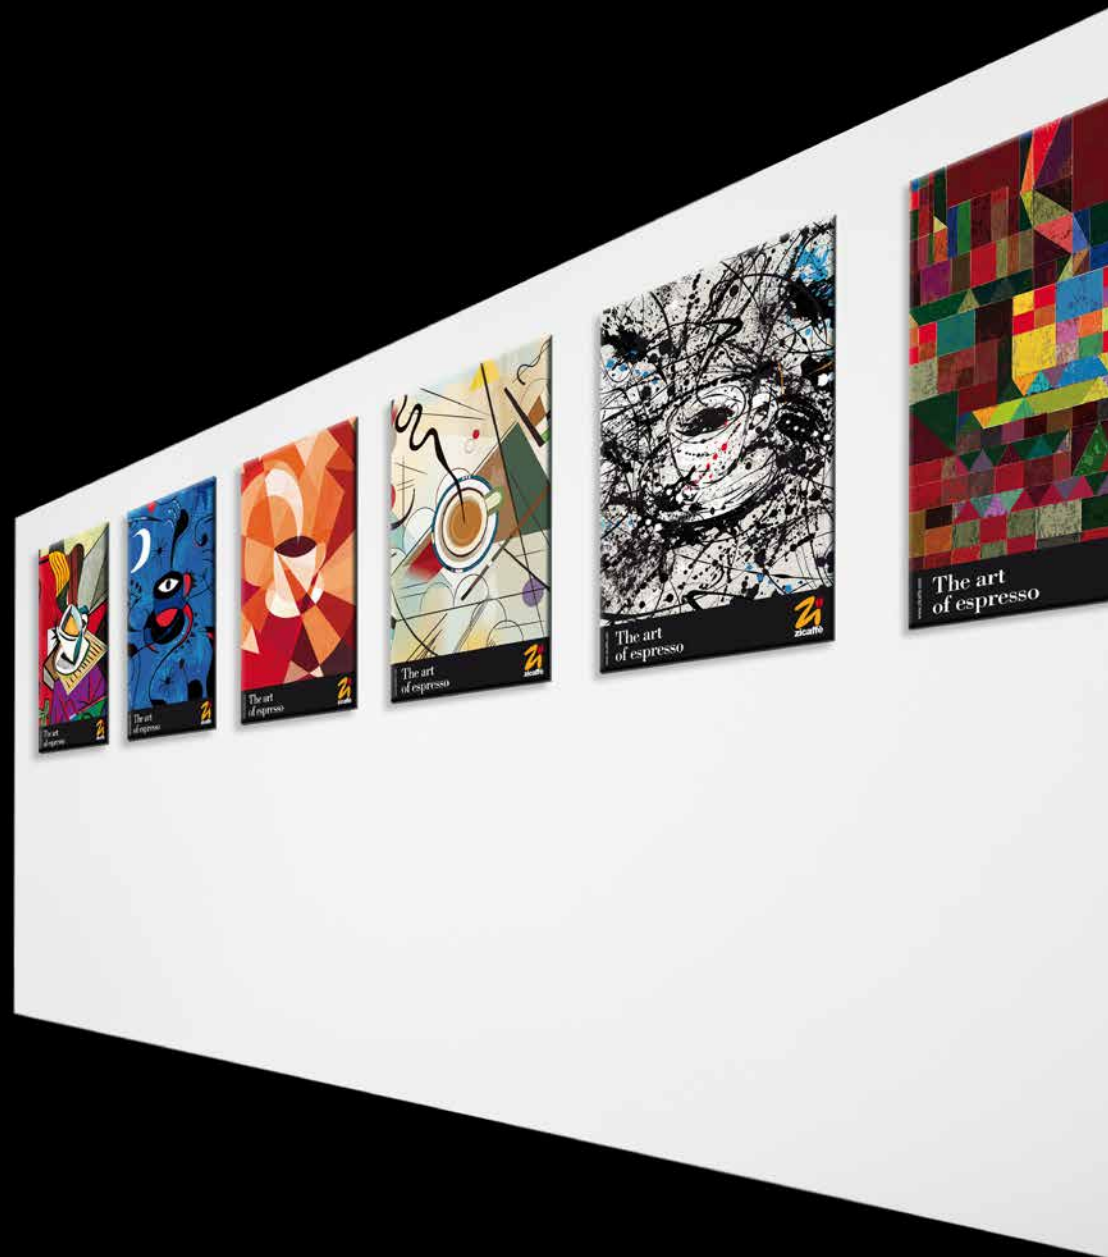

Personalizzazione galleria

I sei soggetti della galleria d'arte sono disponibili in pannelli, la cui sequenza è in grado di creare un'immagine di eleganza e fascino.

Customised art gallery

The six elements of the gallery are printed on panels, which can be combined in order to create a very charming decorative element